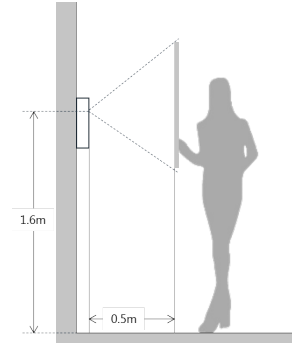

#### General

Ingress Protection	IP54, IK07
Tamper Switch	1
Installation	Surface & Flush
Material	Stainless Steel
Power	DC 12V
Power Consumption	Standby ≤1W, Work ≤10W
Working Temperature	-40°C~+60°C
Relative Humidity	10%~90%RH
Dimensions	129.9mm×32.2mm×140mm
Weight	0.8Kg

Dimensions

Application