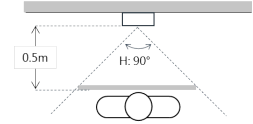

#### Network

Ethernet	10M/100Mbps Self-adaptive
Network Protocol	TCP/IP

Ethernet	10M/100Mbps Self-adaptive
----------	---------------------------

Network Protocol	TCP/IP
------------------	--------

#### General

Ingress Protection	IP54, IK07
Tamper Switch	1
Installation	Surface & Flush
Material	Stainless Steel
Power	DC 12V
Power Consumption	Standby ≤1W, Work ≤10W
Working Temperature	-40°C~+60°C
Relative Humidity	10%~90%RH
Dimensions	129.9mm×32.2mm×140mm
Weight	0.8Kg

Dimensions

Application