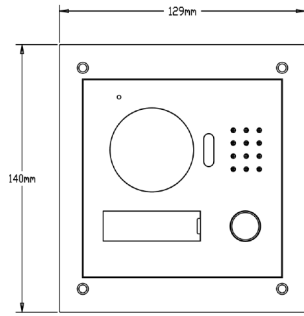

#### Interface

Door Control	2(1 relay out for main lock, 1 extended by access control module)
Alarm In	2(1ch unlock button, 1ch feedback)
RS485	1

#### General

Ingress Protection	IP54, IK07
Tamper Switch	1
Installation	Surface & Flush
Material	Stainless Steel
Power	DC 12V
Power Consumption	Standby ≤1W, Work ≤10W
Working Temperature	-40°C~+60°C
Relative Humidity	10%~90%RH
Dimensions	129.9mm×32.2mm×140mm
Weight	0.8Kg

Dimensions

Application