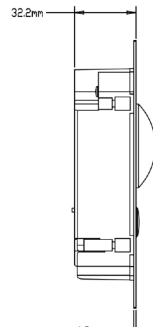

#### General

Ingress Protection	IP54, IK07
Tamper Switch	1
Installation	Surface & Flush
Material	Stainless Steel
Power	DC 12V
Power Consumption	Standby ≤1W, Work ≤10W
Working Temperature	-40°C~+60°C
Relative Humidity	10%~90%RH
Dimensions	129.9mm×32.2mm×140mm
Weight	0.8Kg

Dimensions

Application